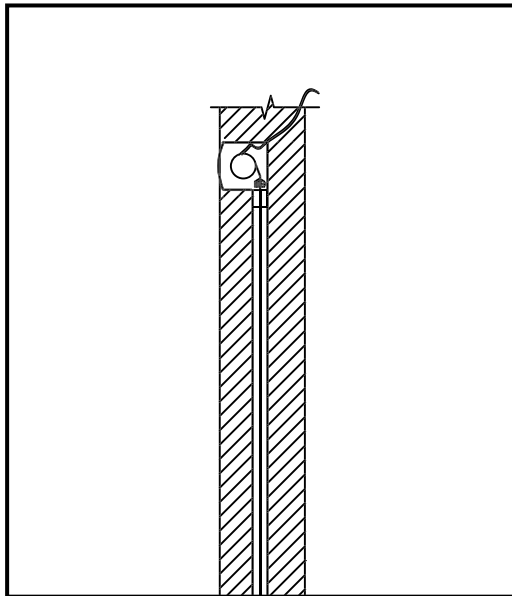

## Surface Mount

The most common application for pre existing buildings. The ZipShade is applied to the wall with appropriate mounting fasteners.

## Jamb Mount

Present a clean look by concealing the box and rails inside of the wall. Best used when are integrated into the design of the building.