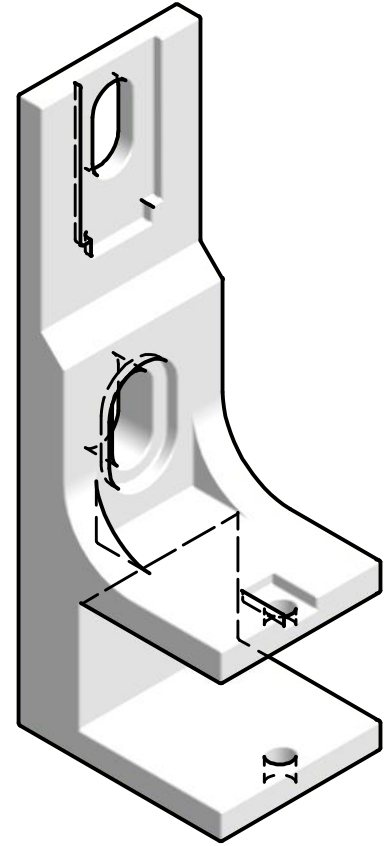

2

1

Top View

R.16

Isometric View

B

B

Front View

Bottom View

All Dimensions are in Inches

A

A

DRAWN Travise	6/10/2013
CHECKED	
QA	
MFG	
APPROVED	

TITLE		
Voss V688.010.001.X Bracket Standard Wall Bracket		
SIZE	DWG	REV
A	Voss V688.010.001.X	
SCALE	SHEET 1 OF 1	