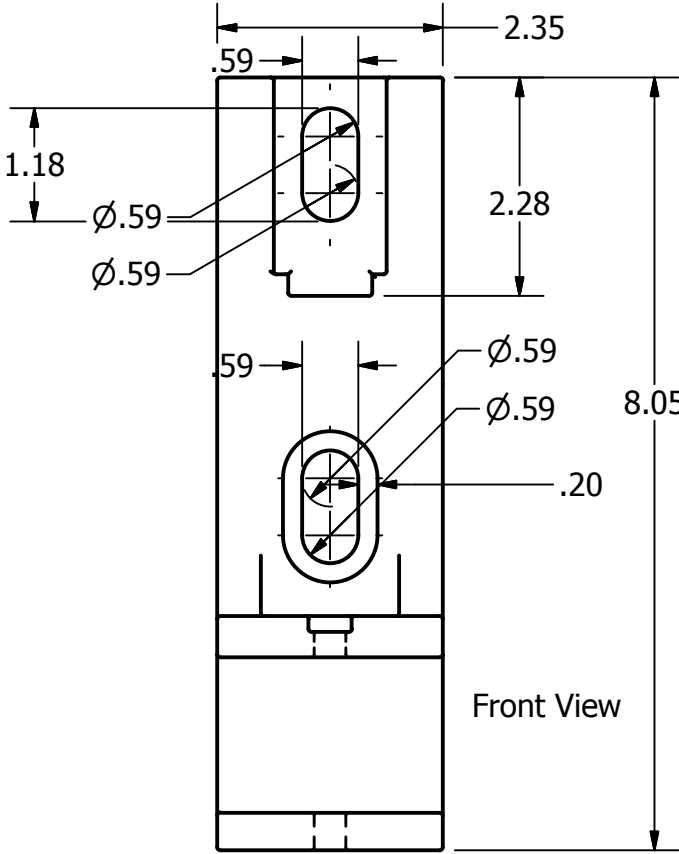

2

1

Top View

R.16

Isometric View

B

B

Front View

Bottom View

All Dimensions are in Inches

A

A

DRAWN Travise	6/10/2013
CHECKED	
QA	
MFG	
APPROVED	

TITLE		
Voss V688.010.001.X Bracket Standard Wall Bracket		
SIZE	DWG	REV
A	Voss V688.010.001.X	
SCALE	SHEET 1 OF 1	