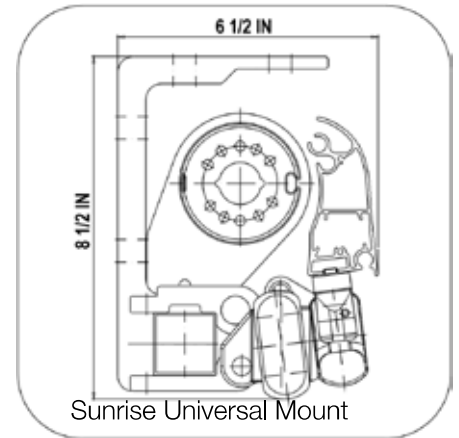

# Mounting Options

## Voss Sunrise Awning

Post installation measurements

cassette pics