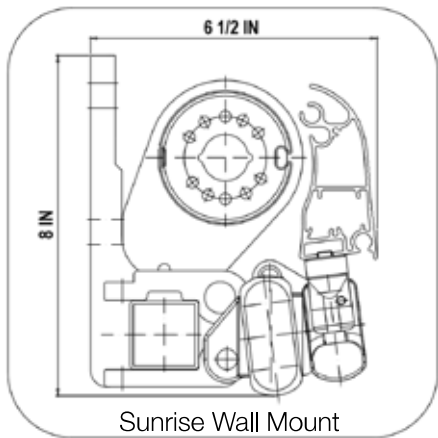

# Mounting Options

## Voss Sunrise Awning

Post installation measurements

cassette pics