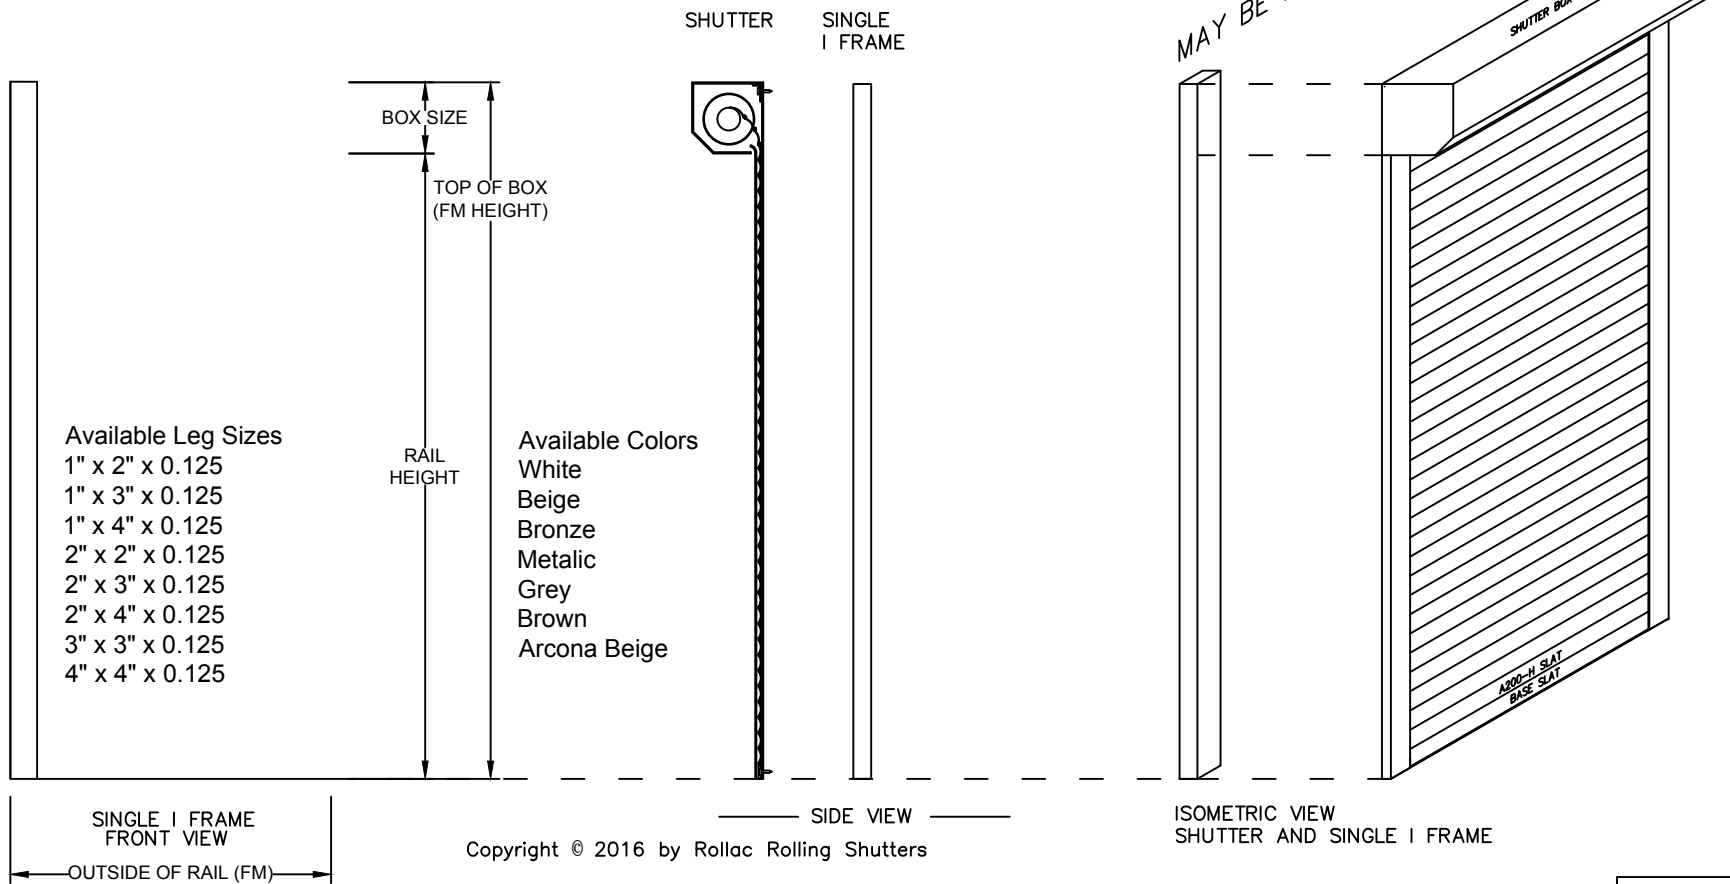

# SINGLE I FRAME

Copyright © 2016 by Rollac Rolling Shutters

APPLICATION: WHERE BUILD OUT IS REQUIRED ON ONE SIDE ONLY.

5331 W. Orange St.  
 Pearland, TX. 77581  
 Tel: 281-485-1911  
 www.rollac.com