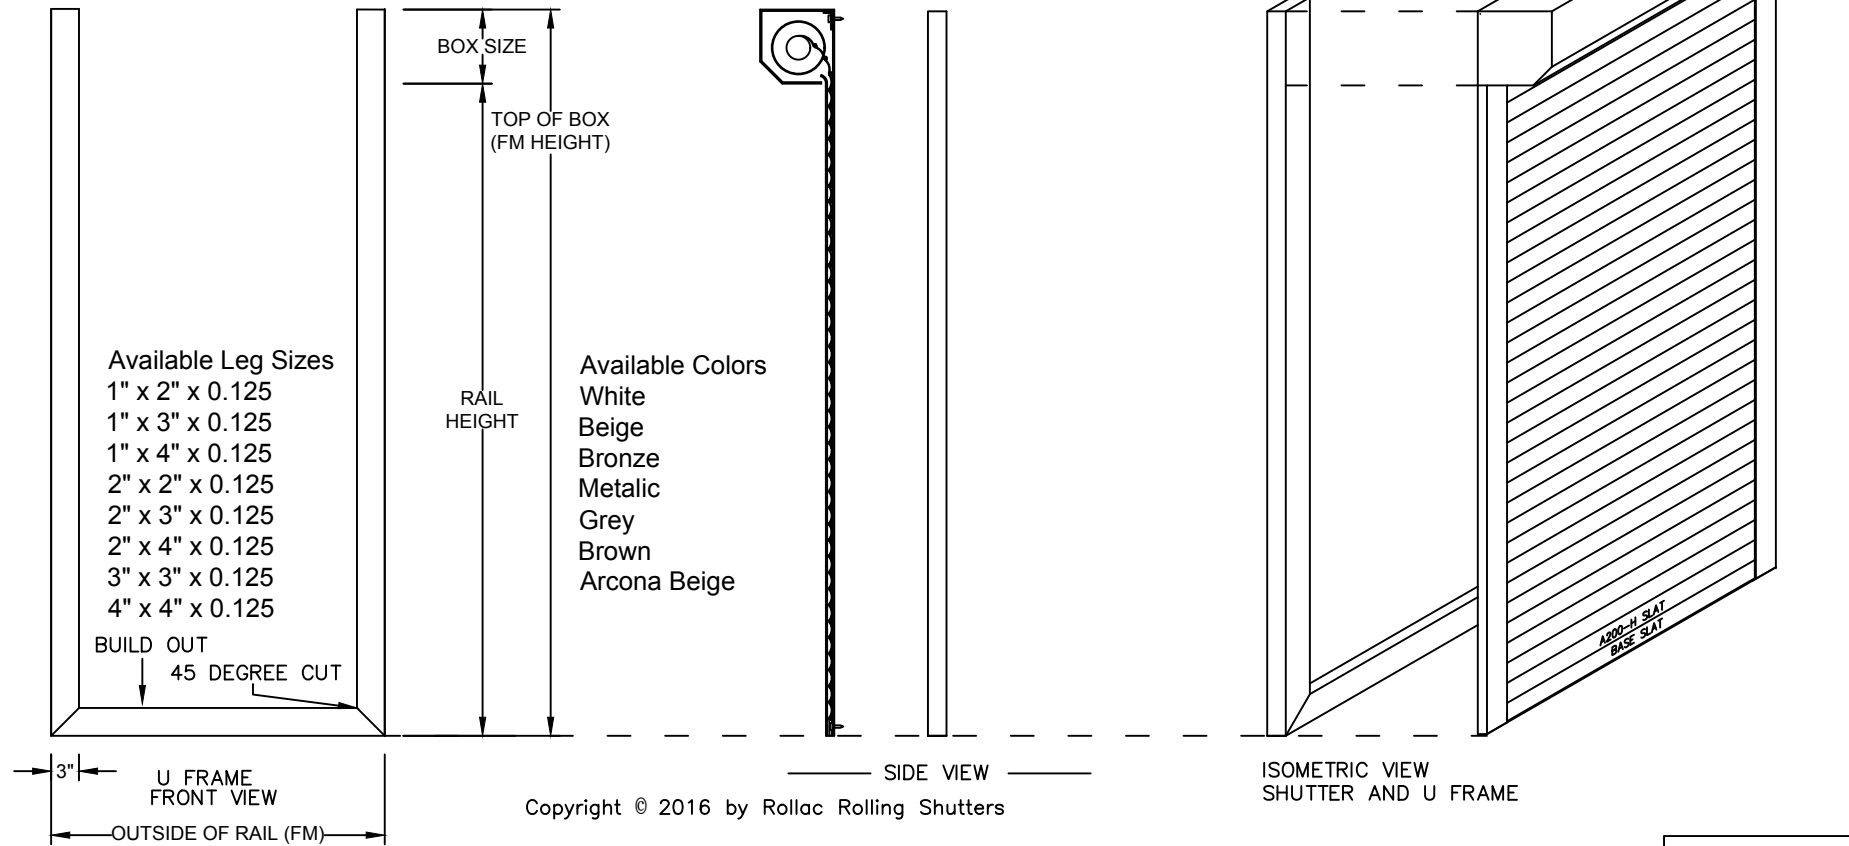

U FRAME

SHUTTER U FRAME

U FRAME

Copyright © 2016 by Rollac Rolling Shutters

APPLICATION: TO BUILD OUT FOR GUIDE RAILS AND BOTTOM SILL. SILL FOR HOOD NOT REQUIRED.

5331 W. Orange St.
 Pearland, TX. 77581
 Tel: 281-485-1911
 www.rollac.com