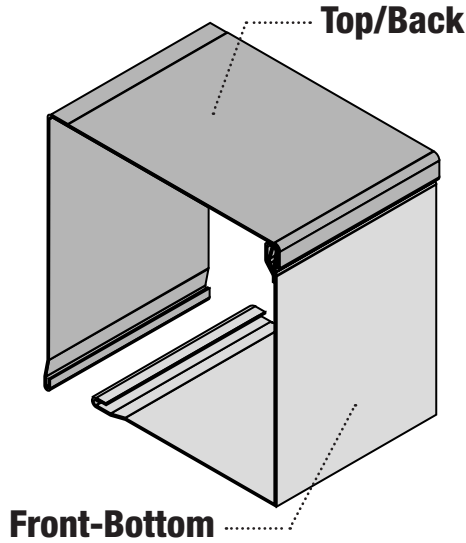

BOX COVERS 90°

Please add the color # in place of '##'.

04 - Cream	14 - Metallic
06 - White	19 - Bronze
07 - Grey	22 - Dark Brown
13 - Light Beige	27 - Arcona Beige

Roll Formed Aluminum Box Covers Top-Back 10.0" (250 mm / 1 mm)

Part Number	Description	Colors Available	Unit	Note
BC-90-250-TB-##	Top-Back (Full)	Cream, White, Grey, Light Beige, Bronze, Dark Brown, Metallic, Arcona Beige	FT	*

Roll Formed Aluminum Box Covers Front-Bottom 10.0" (250 mm / 1 mm) 90°

Part Number	Description	Colors Available	Unit	Note
BC-90-250-FB-##	Front-Bottom	Cream, White, Grey, Light Beige, Bronze, Dark Brown, Metallic, Arcona Beige	FT	

Roll Formed Aluminum Box Covers Top-Back 12.0" (300 mm / 1 mm)

Part Number	Description	Colors Available	Unit	Note
BC-90-300-TB-##	Top-Back	Cream, White, Grey, Light Beige, Bronze, Dark Brown, Metallic, Arcona Beige	FT	

* - Typically ships within 3 days
N - New item
! - Special order item

Custom sizing available on large quantities (50 sets or more).

Box covers are sold in 20 ft lengths