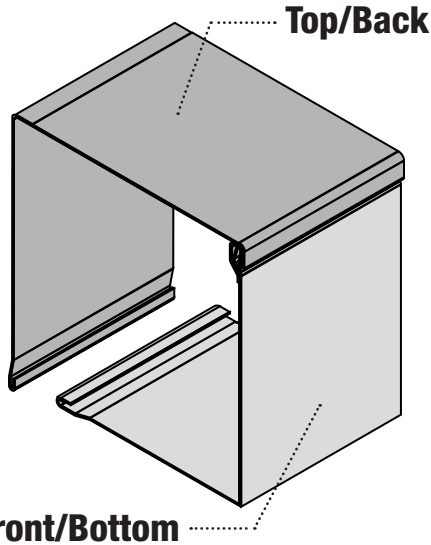

BOX COVERS 90°

Front/Bottom

Box covers are sold in 20 ft lengths

Please add the color # in place of '##'.

04 - Cream	14 - Metallic
06 - White	19 - Bronze
07 - Grey	22 - Dark Brown
13 - Light Beige	27 - Arcona Beige

Roll Formed Aluminum Box Covers 6.5" Top-Back (165 mm / 1 mm)

Part Number	Description	Colors Available	Unit	Note
BC-90-165-TB-##	Front-Bottom	Cream, White, Grey, Light Beige, Bronze, Dark Brown, Metallic, Arcona Beige	FT	

Roll Formed Aluminum Box Covers 6.5" Front-Bottom (165 mm / 1 mm) 90°

Part Number	Description	Colors Available	Unit	Note
BC-90-165-FB-##	Front-Bottom	Cream, White, Grey, Light Beige, Bronze, Dark Brown, Metallic, Arcona Beige	FT	

Roll Formed Aluminum Box Covers Top-Back 7.0" (180 mm / 1 mm)

Part Number	Description	Colors Available	Unit	Note
BC-90-180-TB-##	Front-Bottom	Cream, White, Grey, Light Beige, Bronze, Dark Brown, Metallic, Arcona Beige	FT	*

Roll Formed Aluminum Box Covers 7.0" Front - Bottom (180 mm / 1 mm) 90°

Part Number	Description	Colors Available	Unit	Note
BC-90-180-FB-04	Front-Bottom	Cream, White, Grey, Light Beige, Bronze, Dark Brown, Metallic, Arcona Beige	FT	

* - Typically ships within 3 days
N - New item
! - Special order item

Custom sizing available on large quantities (50 sets or more).