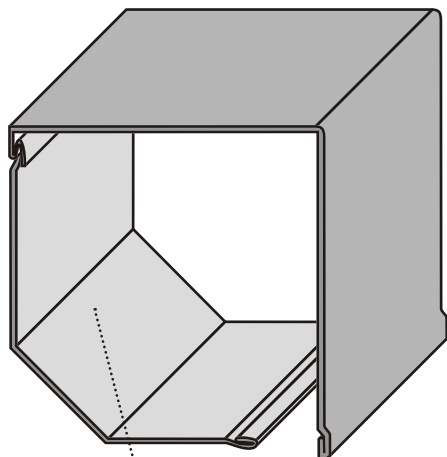

BOX COVERS 45°

Front/Bottom

45° Front / Bottom covers are sold with the 90° Top/Backs.

Box covers are sold in 20 ft lengths

Please add the color # in place of '##'.

04 - Cream	14 - Metallic
06 - White	19 - Bronze
07 - Grey	22 - Dark Brown
13 - Light Beige	27 - Arcona Beige

Roll Formed Aluminum Box Covers 8.0" Front-Bottom (205 mm / 1 mm)

Part Number	Description	Colors Available	Unit	Note
BC-45-205-FB-##	Front-Bottom	Cream, White, Grey, Light Beige, Bronze, Dark Brown, Metallic	FT	*

Roll Formed Aluminum Box Covers 9.0" Front-Bottom (230 mm / 1 mm)

Part Number	Description	Colors Available	Unit	Note
BC-45-230-FB-##	Front-Bottom	Cream, White, Grey, Light Beige, Bronze, Dark Brown, Metallic, Arcona Beige	FT	

Roll Formed Aluminum Box Covers 10.0" Front-Bottom (250 mm / 1 mm)

Part Number	Description	Colors Available	Unit	Note
BC-45-250-FB-##	Front-Bottom	Cream, White, Grey, Light Beige, Bronze, Dark Brown, Metallic, Arcona Beige	FT	*

Roll Formed Aluminum Box Covers 12.0" (300 mm / 1 mm)

Part Number	Description	Colors Available	Unit	Note
BC-45-300-FB-##	Front-Bottom	Cream, White, Grey, Light Beige, Bronze, Dark Brown, Arcona Beige	FT	

* - Typically ships within 3 days
N - New item
! - Special order item

Custom sizing available on large quantities (50 sets or more).