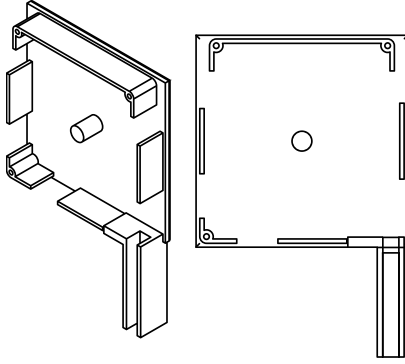

SIDE CAPS 90° - SHORT LEG

Short leg side caps

Side Caps 6.5"/165 mm BK 90-165 (90°)

Part Number	Color	Unit	Note
3267-SCAP-14-AL	Metallic	PR	N
3324-SCAP-04-AL	Cream	PR	
3325-SCAP-06-AL	White	PR	
3326-SCAP-07-AL	Grey	PR	
3327-SCAP-13-AL	Light Beige	PR	
3328-SCAP-22-AL	Dark Brown	PR	
3354-SCAP-27-AL	Arcona Beige	PR	
3407-SCAP-19-AL	Bronze	PR	
3408-SCAP-23-AL	Mill Finish	PR	

Sold as 25 pairs per box.

Side Caps 7.0"/180 mm BK 90-180 (90°)

Part Number	Color	Unit	Note
3329-SCAP-04-AL	Cream	PR	
3330-SCAP-06-AL	White	PR	
3331-SCAP-07-AL	Grey	PR	
3332-SCAP-13-AL	Light Beige	PR	
3333-SCAP-19-AL	Bronze	PR	
3334-SCAP-22-AL	Dark Brown	PR	
3335-SCAP-23-AL	Mill Finish	PR	
3355-SCAP-27-AL	Arcona Beige	PR	
3362-SCAP-14-AL	Metallic	PR	

Sold as 25 pairs per box.

SIDE CAPS 8.0"/205 mm BK 90-205 (90°)

Part Number	Color	Unit	Note
3336-SCAP-04-AL	Cream	PR	
3337-SCAP-06-AL	White	PR	
3340-SCAP-07-AL	Grey	PR	
3341-SCAP-19-AL	Bronze	PR	
3342-SCAP-13-AL	Light Beige	PR	
3343-SCAP-22-AL	Dark Brown	PR	
3344-SCAP-23-AL	Mill Finish	PR	
3356-SCAP-27-AL	Arcona Beige	PR	
3360-SCAP-14-AL	Metallic	PR	

Sold as 15 pairs per box.

Side Caps 9.0"/230 mm BK 90-230 (90°)

Part Number	Color	Unit	Note
3432-SCAP-04-AL	Cream	PR	
3433-SCAP-07-AL	Grey	PR	
3434-SCAP-13-AL	Light Beige	PR	
3435-SCAP-23-AL	Mill Finish	PR	
3436-SCAP-06-AL	White	PR	
3437-SCAP-19-AL	Bronze	PR	
3438-SCAP-22-AL	Dark Brown	PR	
3439-SCAP-14-AL	Metallic	PR	N
3462-SCAP-27-AL	Arcona Beige	PR	

Sold as 8 pairs per box.

Side Caps 10.0"/250 mm BK 90-250 (90°)

Part Number	Color	Unit	Note
3346-SCAP-04-AL	Cream	PR	
3347-SCAP-27-AL	Arcona Beige	PR	
3348-SCAP-06-AL	White	PR	
3349-SCAP-07-AL	Grey	PR	
3350-SCAP-19-AL	Bronze	PR	
3351-SCAP-13-AL	Light Beige	PR	
3352-SCAP-22-AL	Dark Brown	PR	
3353-SCAP-23-AL	Mill Finish	PR	
3364-SCAP-14-AL	Metallic	PR	

Sold as 8 pairs per box.