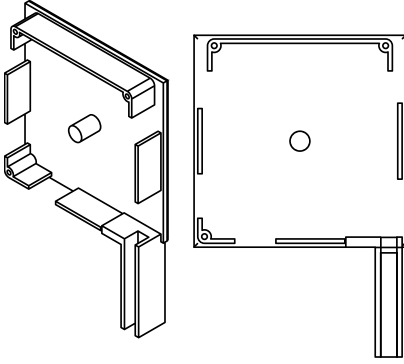

SIDE CAPS 90° - SHORT LEG

Sold as 25 pairs per box.

Side Caps 4.0"/100 mm BK 90-100 (90°)

Part Number	Color	Unit	Note
3270-SCAP-14-AL	Metallic	PR	N
3295-SCAP-27-AL	Arcona Beige	PR	
3296-SCAP-04-AL	Cream	PR	
3297-SCAP-06-AL	White	PR	
3298-SCAP-07-AL	Grey	PR	
3299-SCAP-13-AL	Light Beige	PR	
3300-SCAP-19-AL	Bronze	PR	
3301-SCAP-22-AL	Dark Brown	PR	
3302-SCAP-23-AL	Mill Finish	PR	

Side Caps 5.0"/125 mm BK 90-125 (90°)

Part Number	Color	Unit	Note
3269-SCAP-14-AL	Metallic	PR	N
3303-SCAP-04-AL	Cream	PR	
3304-SCAP-07-AL	Grey	PR	
3305-SCAP-13-AL	Light Beige	PR	
3306-SCAP-06-AL	White	PR	
3307-SCAP-19-AL	Bronze	PR	
3308-SCAP-22-AL	Dark Brown	PR	
3309-SCAP-23-AL	Mill Finish	PR	

Side Caps 5.5"/137 mm BK 90-137 (90°)

Part Number	Color	Unit	Note
3268-SCAP-14-AL	Metallic	PR	N
3288-SCAP-27-AL	Arcona Beige	PR	
3310-SCAP-07-AL	Grey	PR	
3311-SCAP-04-AL	Cream	PR	
3312-SCAP-06-AL	White	PR	
3313-SCAP-23-AL	Mill Finish	PR	
3314-SCAP-13-AL	Light Beige	PR	
3315-SCAP-19-AL	Bronze	PR	
3316-SCAP-22-AL	Dark Brown	PR	

Side Caps 6.0"/150 mm BK 90-150 (90°)

Part Number	Color	Unit	Note
3317-SCAP-04-AL	Cream	PR	
3318-SCAP-06-AL	White	PR	
3319-SCAP-07-AL	Grey	PR	
3320-SCAP-19-AL	Bronze	PR	
3321-SCAP-13-AL	Light Beige	PR	
3322-SCAP-22-AL	Dark Brown	PR	
3323-SCAP-23-AL	Mill Finish	PR	
3409-SCAP-27-AL	Arcona Beige	PR	
3419-SCAP-14-AL	Metallic	PR	N

* - Typically ships within 3 days
N - New item
! - Special order item