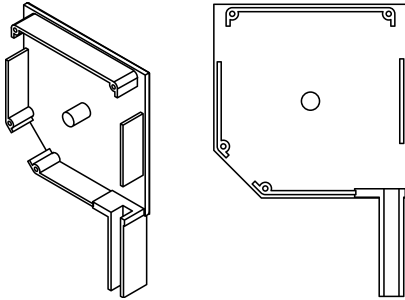

SIDE CAPS 45° - SHORT LEG

Sold as 25 pairs per box.

Side Caps 5.0"/125 mm BK 45-125 (45°)

Part Number	Color	Unit	Note
3234-SCAP-04-AL	Cream	PR	
3236-SCAP-06-AL	White	PR	
3238-SCAP-07-AL	Grey	PR	
3239-SCAP-13-AL	Light Beige	PR	
3240-SCAP-19-AL	Bronze	PR	
3241-SCAP-22-AL	Dark Brown	PR	
3242-SCAP-23-AL	Mill Finish	PR	
3260-SCAP-27-AL	Arcona Beige	PR	
3261-SCAP-14-AL	Metallic	PR	

Side Caps 5.5"/137 mm BK 45-137 (45°)

Part Number	Color	Unit	Note
3243-SCAP-07-AL	Grey	PR	
3244-SCAP-23-AL	Mill Finish	PR	
3245-SCAP-19-AL	Bronze	PR	
3246-SCAP-04-AL	Cream	PR	
3247-SCAP-13-AL	Light Beige	PR	
3248-SCAP-06-AL	White	PR	
3249-SCAP-22-AL	Dark Brown	PR	
3255-SCAP-27-AL	Arcona Beige	PR	
3262-SCAP-14-AL	Metallic	PR	

Side Caps 6.0"/150 mm BK 45-150 (45°)

Part Number	Color	Unit	Note
3250-SCAP-04-AL	Cream	PR	
3251-SCAP-27-AL	Arcona Beige	PR	
3252-SCAP-06-AL	White	PR	
3254-SCAP-07-AL	Grey	PR	
3256-SCAP-13-AL	Light Beige	PR	
3257-SCAP-19-AL	Bronze	PR	
3258-SCAP-22-AL	Dark Brown	PR	
3259-SCAP-23-AL	Mill Finish	PR	
3263-SCAP-14-AL	Metallic	PR	

* - Typically ships within 3 days
N - New item
! - Special order item