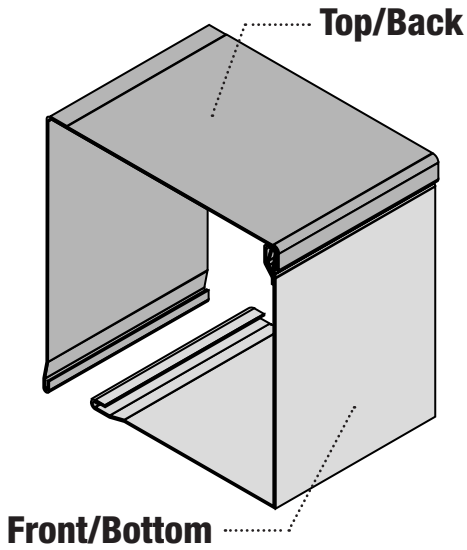

BOX COVERS 90°

Box covers are sold in 20 ft lengths

Please add the color # in place of '##'.

04 - Cream	14 - Metallic
06 - White	19 - Bronze
07 - Grey	22 - Dark Brown
13 - Light Beige	27 - Arcona Beige

Roll Formed Aluminum Box Covers Top-Back 8.0" (205 mm / 1 mm)

Part Number	Description	Colors Available	Unit	Unit
BC-90-205-TB-##	Top-Back (Full)	Cream, White, Grey, Light Beige, Bronze, Dark Brown, Metallic, Arcona Beige	FT	*

Roll Formed Aluminum Box Covers Front-Bottom 8.0" (205 mm / 1 mm) 90°

Part Number	Description	Colors Available	Unit	Note
BC-90-205-FB-##	Front-Bottom	Cream, White, Grey, Light Beige, Bronze, Dark Brown, Metallic, Arcona Beige	FT	

Roll Formed Aluminum Box Covers Top-Back 9.0" (230 mm / 1 mm) 90°

Part Number	Description	Colors Available	Unit	Note
BC-90-230-TB-##	Top-Back (Full)	Cream, White, Grey, Light Beige, Bronze, Dark Brown, Metallic, Arcona Beige	FT	

Roll Formed Aluminum Box Covers Front-Bottom 9.0" (230 mm / 1 mm) 90°

Part Number	Description	Colors Available	Unit	Note
BC-90-230-FB-##	Front-Bottom	Cream, White, Grey, Light Beige, Bronze, Dark Brown, Metallic, Arcona Beige	FT	

* - Typically ships within 3 days
N - New item
! - Special order item

Custom sizing available on large quantities (50 sets or more).