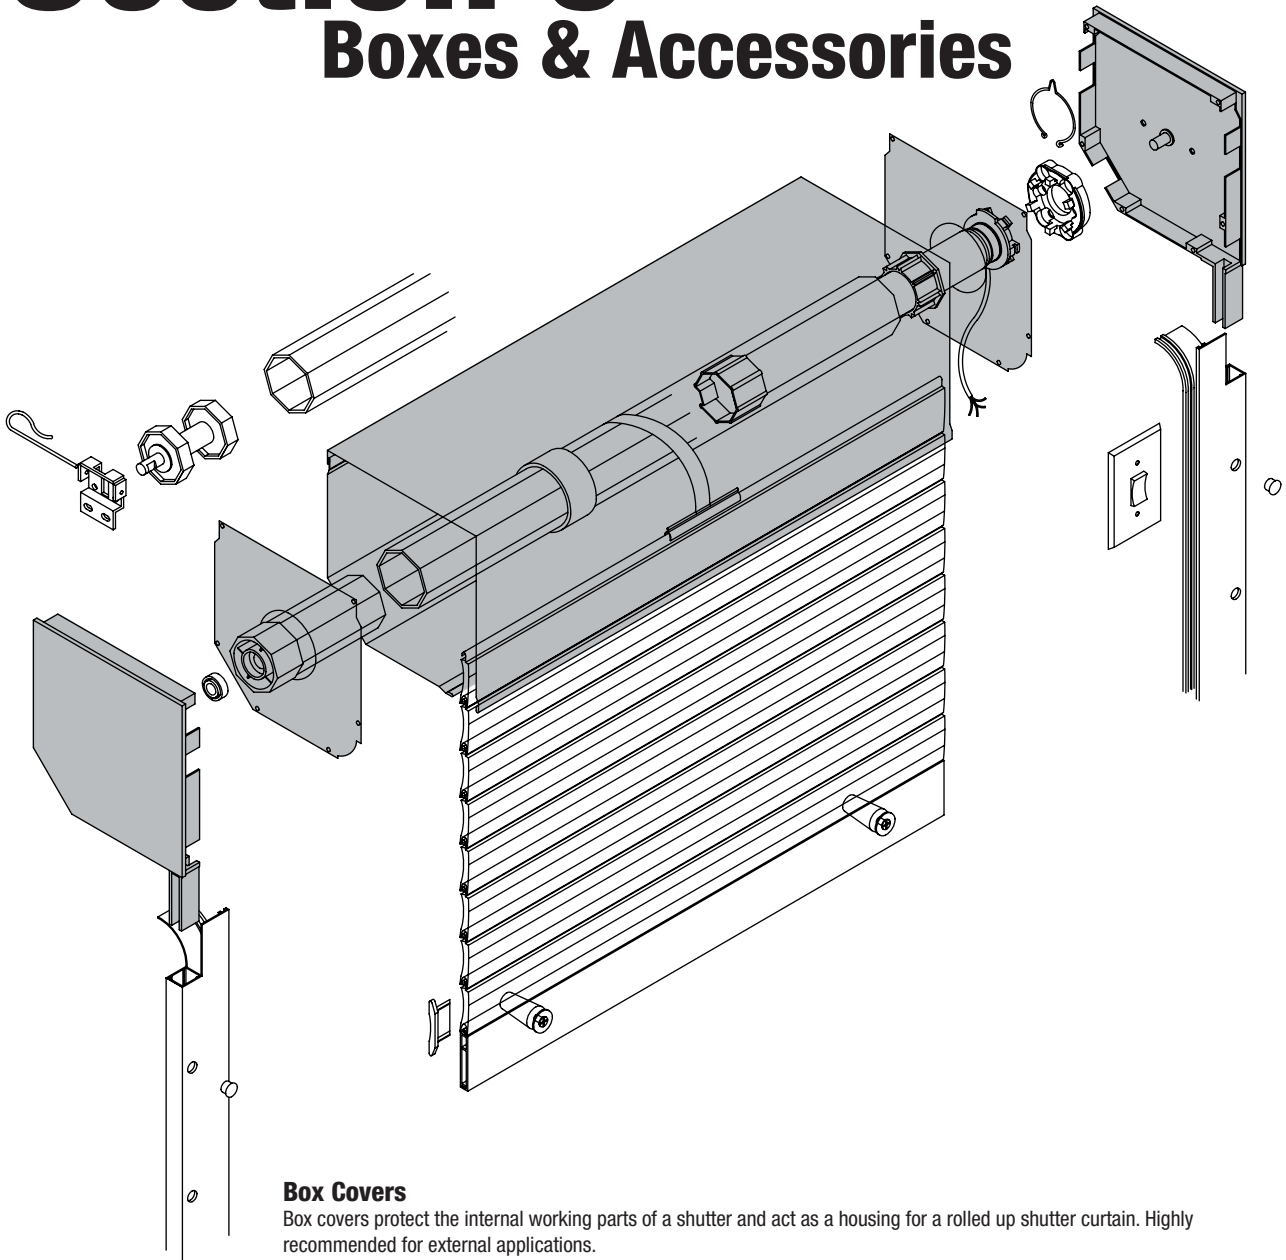

Section 3

Boxes & Accessories

Box Covers

Box covers protect the internal working parts of a shutter and act as a housing for a rolled up shutter curtain. Highly recommended for external applications.

Side Caps

Side caps connect the rails to the axle of the shutter. Choose side caps that are appropriate for the curtain rail and box cover (45 or 90 degrees).

Safety Plates

Safety Plates create a barrier between the shutter curtain and the side cap. These plates prevent the curtain from sliding off the center of the track which would cause damage to slats.