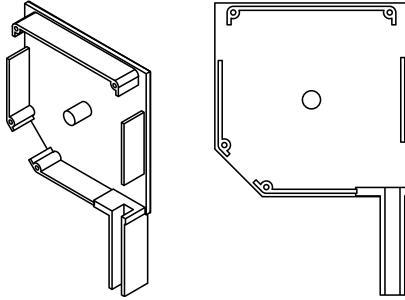

SIDE CAPS 45° - SHORT LEG

Note:
Standard 10" and 12" side caps are slightly different and therefore on the following page.

Side Caps 6.5"/165 mm BK 45-165 (45°)

Part Number	Color	Unit	Note
3264-SCAP-14-AL	Metallic	PR	*
3357-SCAP-27-AL	Arcona Beige	PR	*
3397-SCAP-04-AL	Cream	PR	*
3398-SCAP-06-AL	White	PR	*
3399-SCAP-07-AL	Grey	PR	*
3400-SCAP-13-AL	Light Beige	PR	*
3401-SCAP-22-AL	Dark Brown	PR	*
3402-SCAP-19-AL	Bronze	PR	*
3403-SCAP-23-AL	Mill Finish	PR	*

Sold as 25 pairs per box.

Side Caps 7.0"/180 mm BK 45-180 (45°)

Part Number	Color	Unit	Note
3358-SCAP-27-AL	Arcona Beige	PR	*
3391-SCAP-19-AL	Bronze	PR	*
3392-SCAP-04-AL	Cream	PR	*
3393-SCAP-06-AL	White	PR	*
3394-SCAP-07-AL	Grey	PR	*
3395-SCAP-13-AL	Lt. Beige	PR	*
3396-SCAP-22-AL	Dark Brown	PR	*
3404-SCAP-23-AL	Mill Finish	PR	*
3449-SCAP-14-AL	Metallic	PR	*

Sold as 25 pairs per box.

Side Caps 8.0"/205 mm BK 45-205 (45°)

Part Number	Color	Unit	Note
3359-SCAP-27-AL	Arcona Beige	PR	*
3360-SCAP-14-AL	Metallic	PR	*
3384-SCAP-23-AL	Mill Finish	PR	*
3385-SCAP-04-AL	Cream	PR	*
3386-SCAP-06-AL	White	PR	*
3387-SCAP-07-AL	Grey	PR	*
3388-SCAP-13-AL	Lt. Beige	PR	*
3389-SCAP-22-AL	Dark Brown	PR	*
3390-SCAP-19-AL	Bronze	PR	*

Sold as 15 pairs per box.

Side Caps 9.0"/230 mm BK 45-230 (45°)

Part Number	Color	Unit	Note
3265-SCAP-14-AL	Metallic	PR	
3279-SCAP-04-AL	Cream	PR	
3280-SCAP-19-AL	Bronze	PR	
3281-SCAP-06-AL	White	PR	
3282-SCAP-07-AL	Grey	PR	
3283-SCAP-13-AL	Light Beige	PR	
3285-SCAP-22-AL	Dark Brown	PR	
3286-SCAP-23-AL	Mill Finish	PR	
3463-SCAP-27-AL	Arcona Beige	PR	

Sold as 8 pairs per box.

Side Caps 10"/250 mm RV 45 With Short Leg (45°)

Part Number	Color	Unit	Note
3424-SCAP-04-AL	Cream	PR	*
3425-SCAP-06-AL	White	PR	*
3426-SCAP-07-AL	Grey	PR	*
3427-SCAP-13-AL	Lt. Beige	PR	*
3428-SCAP-19-AL	Bronze	PR	*
3429-SCAP-22-AL	Dark Brown	PR	*
3430-SCAP-23-AL	Mill Finish	PR	*
3441-SCAP-27-AL	Arcona Beige	PR	*
3465-SCAP-14-AL	Metallic	PR	*

Sold as 8 pairs per box.

* - Typically ships within 3 days
N - New item
! - Special order item