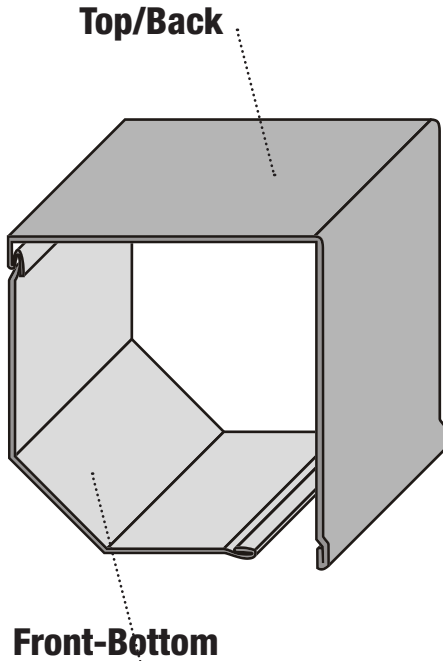

BOX COVERS 45°

Please add the color # in place of '##'.

04 - Cream	14 - Metallic
06 - White	19 - Bronze
07 - Grey	22 - Dark Brown
13 - Light Beige	27 - Arcona Beige

Roll Formed Aluminum Box Covers 5.0" Front-Bottom (125 mm / 1 mm)

Part Number	Description	Colors Available	Unit	Note
BC-45-125-FB-##	Front-Bottom	Cream, White, Grey, Light Beige, Bronze, Dark Brown, Metallic	FT	

Roll Formed Aluminum Box Covers 5.5" Front-Bottom (137 mm / 1 mm)

Part Number	Description	Colors Available	Unit	Note
BC-45-137-FB-##	Front-Bottom	Cream, White, Grey, Light Beige, Bronze, Dark Brown, Metallic, Arcona Beige	FT	

Roll Formed Aluminum Box Covers 6.0" Front-Bottom (150 mm / 1 mm)

Part Number	Description	Colors Available	Unit	Note
BC-45-150-FB-##	Front-Bottom	Cream, White, Grey, Light Beige, Bronze, Dark Brown, Metallic, Arcona Beige	FT	

Roll Formed Aluminum Box Covers 6.5" Front-Bottom (165 mm / 1 mm)

Part Number	Description	Colors Available	Unit	Note
BC-45-165-FB-##	Front-Bottom	Cream, White, Grey, Light Beige, Bronze, Dark Brown, Metallic, Arcona Beige	FT	

Roll Formed Aluminum Box Covers 7.0" Front-Bottom (180 mm / 1 mm)

Part Number	Description	Colors Available	Unit	Note
BC-45-180-FB-##	Front-Bottom	Cream, White, Grey, Light Beige, Bronze, Dark Brown, Metallic, Arcona Beige	FT	*

* - Typically ships within 3 days
N - New item
! - Special order item

- Box covers are sold in 20 ft lengths.
- Custom lengths available upon request.
- All 45° front bottoms require a 90° top back, see pages 3.2-3.6 for top backs.

Custom sizing available on large quantities (50 sets or more).