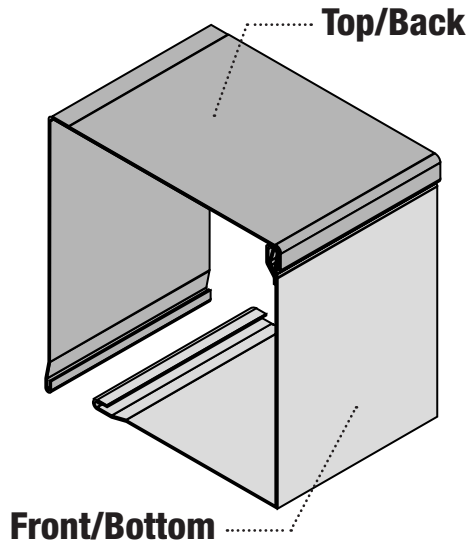

BOX COVERS 90°

Please add the color # in place of '##'.

04 - Cream	14 - Metallic
06 - White	19 - Bronze
07 - Grey	22 - Dark Brown
13 - Light Beige	27 - Arcona Beige

Box covers are sold in 20 ft lengths.
Custom lengths available upon request.

All Top-Backs can be used with 90° or 45° Front Bottoms.

Roll Formed Aluminum Box Covers 4" Top-Back (100 mm / 1 mm)

Part Number	Description	Colors Available	Unit	Note
BC-90-100-TB-##	Top-Back (Full)	Cream, White, Grey, Light Beige, Bronze, Dark Brown, Metallic, Arcona Beige	FT	

Roll Formed Aluminum Box Covers 4" Front-Bottom (100 mm / 1 mm) 90°

Part Number	Description	Colors Available	Unit	Note
BC-90-100-FB-##	Front-Bottom	Cream, White, Grey, Light Beige, Bronze, Dark Brown, Metallic, Arcona Beige	FT	

Roll Formed Aluminum Box Covers Top-Back 5.0" (125 mm / 1 mm)

Part Number	Description	Colors Available	Unit	Note
BC-90-125-TB-##	Top-Back (Full)	Cream, White, Grey, Light Beige, Bronze, Dark Brown, Metallic, Arcona Beige	FT	

Roll Formed Aluminum Box Covers 5.0" Front - Bottom (125 mm / 1 mm) 90°

Part Number	Description	Colors Available	Unit	Note
BC-90-125-FB-##	Front-Bottom	Cream, White, Grey, Light Beige, Bronze, Dark Brown, Metallic, Arcona Beige	FT	

* - Typically ships within 3 days
N - New item
! - Special order item

Custom sizing available on large quantities (50 sets or more).