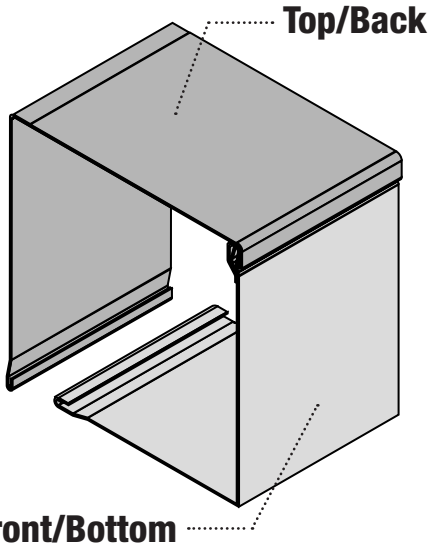

BOX COVERS 90°

Box covers are sold in 20 ft lengths

Please add the color # in place of '##'.

- 04 - Cream
- 06 - White
- 07 - Grey
- 13 - Light Beige
- 14 - Metallic
- 19 - Bronze
- 22 - Dark Brown
- 27 - Arcona Beige

Roll Formed Aluminum Box Covers Top-Back 5.5" (137 mm / 1 mm)

Part Number	Description	Colors Available	Unit	Note
BC-90-137-TB-##	Top-Back (Full)	Cream, White, Grey, Light Beige, Bronze, Dark Brown, Metallic, Arcona Beige	FT	

Roll Formed Aluminum Box Covers Front-Bottom 5.5" (137 mm / 1 mm) 90°

Part Number	Description	Colors Available	Unit	Note
BC-90-137-FB-##	Front-Bottom	Cream, White, Grey, Light Beige, Bronze, Dark Brown, Metallic, Arcona Beige	FT	

Roll Formed Aluminum Box Covers Top-Back 6.0" (150 mm / 1 mm)

Part Number	Description	Colors Available	Unit	Note
BC-90-150-TB-##	Top-Back (Full)	Cream, White, Grey, Light Beige, Bronze, Dark Brown, Metallic, Arcona Beige	FT	

Roll Formed Aluminum Box Covers 6.0" (150 mm / 1 mm) 90°

Part Number	Description	Colors Available	Unit	Note
BC-90-150-FB-##	Front-Bottom	Cream, White, Grey, Light Beige, Bronze, Dark Brown, Metallic, Arcona Beige	FT	

* - Typically ships within 3 days
N - New item
! - Special order item

Custom sizing available on large quantities (50 sets or more).